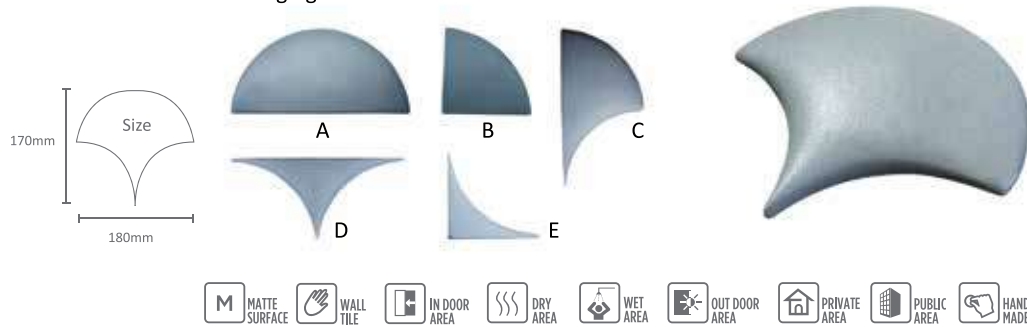

Most of design concepts of our collections are inspired by "Traditional Batik"
and "Indonesian Traditional Ornaments".

100% of these collections are made in Indonesia.

NARA

LINTANG

Edging

- M MATTE SURFACE
- W WALL TILE
- I IN DOOR AREA
- D DRY AREA
- W WET AREA
- O OUT DOOR AREA
- P PRIVATE AREA
- P PUBLIC AREA
- H HAND MADE