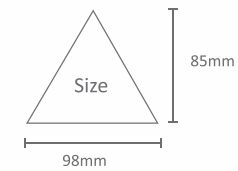

- M MATTE SURFACE
- W WALL TILE
- I IN DOOR AREA
- D DRY AREA
- W WET AREA
- O OUT DOOR AREA
- P PRIVATE AREA
- P PUBLIC AREA
- H HAND MADE