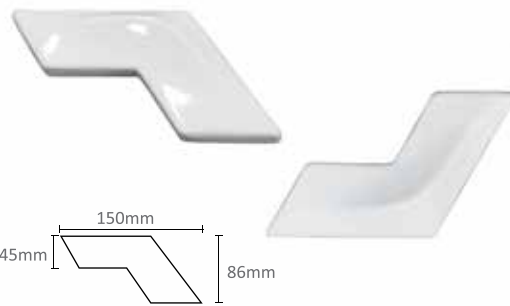

TRANSFORMER

Size(mm) :170*73*15

CASA

Size(mm) :150*150