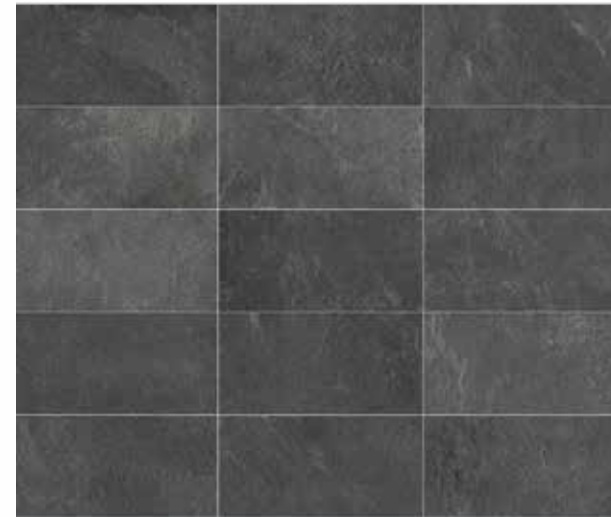

Different Faces Design

Stone Series

GEOLOGIC

Delta Gray

Peak Beige

Size(mm) :
1200*600
1200*300
600*600

Different Faces Design

UPSTONE