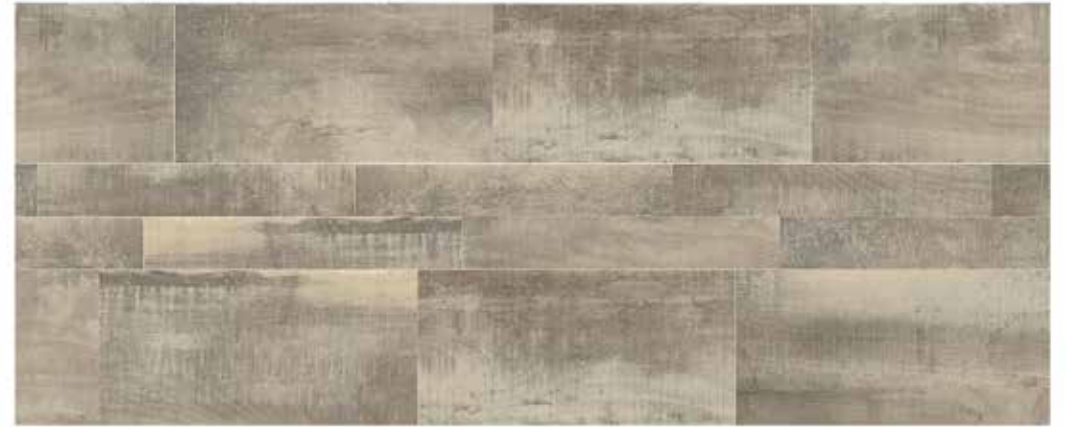

DESIGNED IN ITALY

Different Faces Design

Wood Series

LOFT

Different Faces Design

Loft Bahia Gray

Loft Bahia Beige

Size(mm) : 1200*600 | 1200*300 | 1200*200