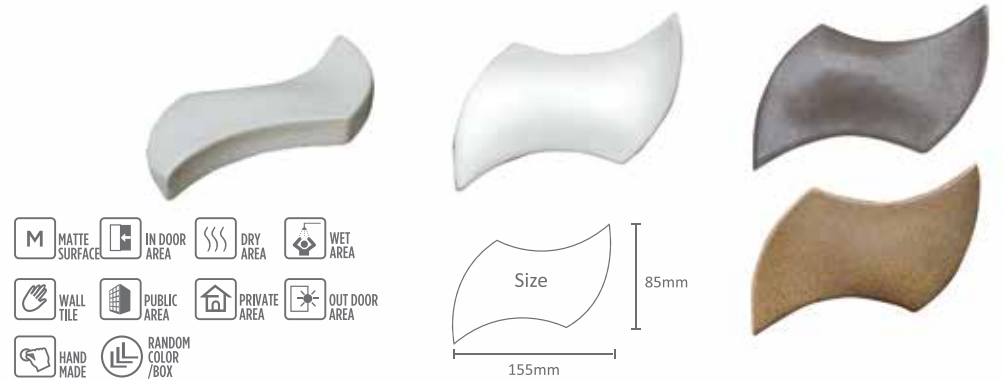

AREN

Size (mm) : 100*100

- M MATTE SURFACE
- ✋ WALL TILE
- 🚪 IN DOOR AREA
- ☁️ DRY AREA
- 🚿 WET AREA
- 🚪 OUT DOOR AREA
- 🏠 PRIVATE AREA
- 🏢 PUBLIC AREA
- ✋ HAND MADE

LIRIS