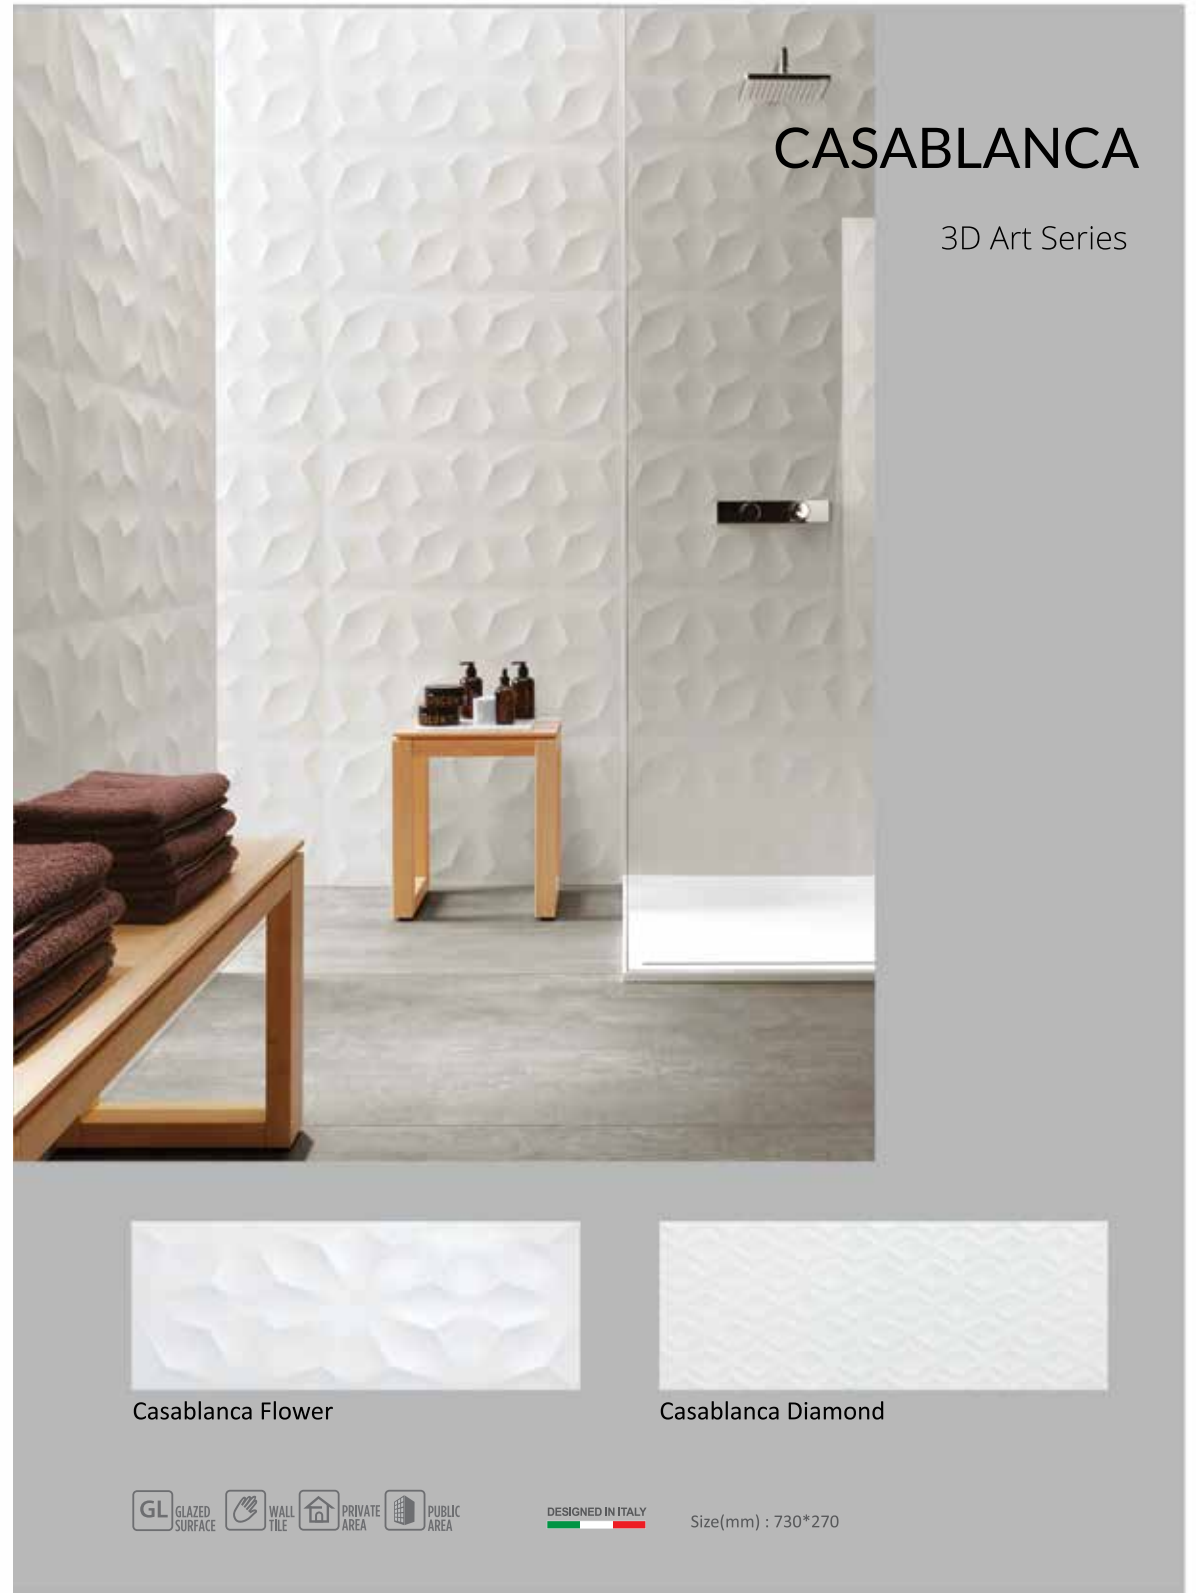

Infinity Bianco Lux
Size(mm) : 1800*900

Infinity Bianco Lux

Size(mm) : 900*900

Different Faces Design

DESIGNED IN ITALY

VENUS
TILES
TILEVOLUTION

CASABLANCA

3D Art Series